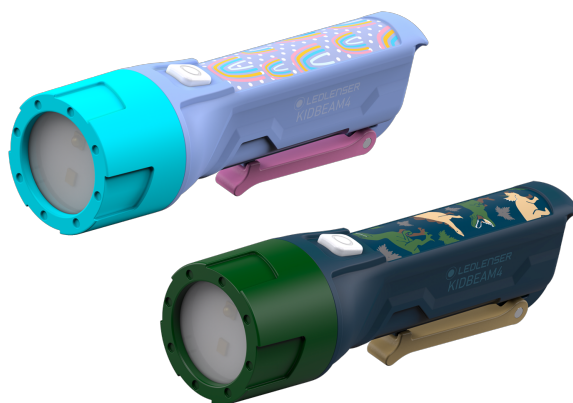

— PRODUCT DATA SHEET

Kidbeam⁴

Kidbeam4

PRODUCT DESCRIPTION

Children love to discover the world with their own eyes – and from now on, they can also use their own light. Exploring the world with their first own flashlight: The robust Kidbeam4 lights up in four different colors and impresses with practical, child-specific features such as the integrated clip or the automatic switch-off function. Warning: Not suitable for children under 36 months. To be used under the direct supervision of an adult.

- Versatile: white light, red light, green light and blue light with flashing function
- Safe: lockable battery compartment (screw)
- Clever: optics with reduced glare for sensitive children's eyes
- Practical: integrated pocket clip for fastening (e.g. to clothing)
- Energy-saving: automatic switch-off after 20 minutes (easy to activate)

TECHNICAL DATA

Length defocused [mm]	120
Head diameter [mm]	35
Tube diameter [mm]	35
Weight incl. batteries [g]	72
Weight without batteries [g]	48
Focus function	No
Head material	ABS
Tube material	ABS
Cartridge	No